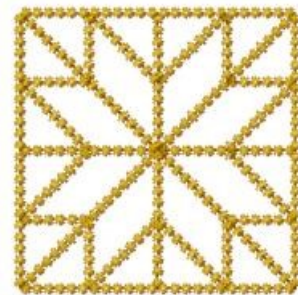

Name: Quilt Square Machine Embroidery Design

SKU: HS01-HSE2537_32

Brand: HeartStrings Embroidery

Unique Colors: 13 (1 color Stops)

Unique Colors

	Color Name (Color Code)	Manufacturer - Type
	Super White (1001) [No Color Selected]	madeira - rayon
	Dusty Lilac (1263) [No Color Selected]	madeira - rayon
	Crocus (286)	Exquisite - Polyester 1000m

Complete Color Sequence

#		Color Name (Color Code)	Manufacturer - Type
1		Super White (1001) [No Color Selected]	madeira - rayon
2		Super White (1001) [No Color Selected]	madeira - rayon
3		Crocus (286)	Exquisite - Polyester 1000m