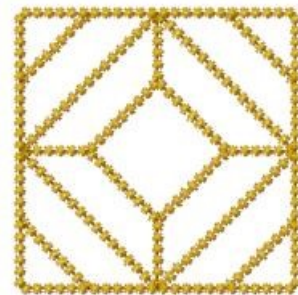

**Name:** Quilting Outline Machine Embroidery Design

**SKU:** HS01-HSE2537\_27

**Brand:** HeartStrings Embroidery

**Unique Colors:** 13 (1 color Stops)

## Unique Colors

	<b>Color Name (Color Code)</b>	<b>Manufacturer - Type</b>
	Super White (1001) [No Color Selected]	madeira - rayon
	Dusty Lilac (1263) [No Color Selected]	madeira - rayon
	Crocus (286)	Exquisite - Polyester 1000m

# Complete Color Sequence

#		Color Name (Color Code)	Manufacturer - Type
1		Super White (1001) [No Color Selected]	madeira - rayon
2		Super White (1001) [No Color Selected]	madeira - rayon
3		Crocus (286)	Exquisite - Polyester 1000m