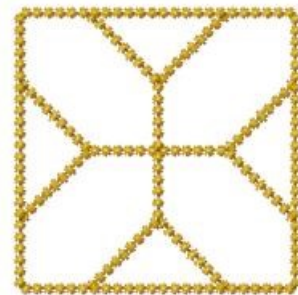

Name: Outline Blocks Machine Embroidery Design

SKU: HS01-HSE2537_25

Brand: HeartStrings Embroidery

Unique Colors: 13 (1 color Stops)

Unique Colors

	Color Name (Color Code)	Manufacturer - Type
	Super White (1001) [No Color Selected]	madeira - rayon
	Dusty Lilac (1263) [No Color Selected]	madeira - rayon
	Crocus (286)	Exquisite - Polyester 1000m

Complete Color Sequence

#		Color Name (Color Code)	Manufacturer - Type
1		Super White (1001) [No Color Selected]	madeira - rayon
2		Super White (1001) [No Color Selected]	madeira - rayon
3		Crocus (286)	Exquisite - Polyester 1000m