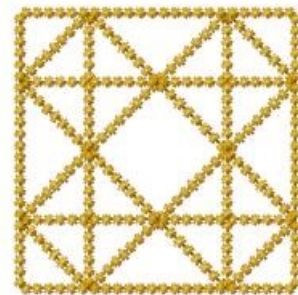

Name: Outline Square Machine Embroidery Design

SKU: HS01-HSE2537_20

Brand: HeartStrings Embroidery

Unique Colors: 13 (1 color Stops)

Unique Colors

	Color Name (Color Code)	Manufacturer - Type
	Super White (1001) [No Color Selected]	madeira - rayon
	Dusty Lilac (1263) [No Color Selected]	madeira - rayon
	Crocus (286)	Exquisite - Polyester 1000m

Complete Color Sequence

#		Color Name (Color Code)	Manufacturer - Type
1		Super White (1001) [No Color Selected]	madeira - rayon
2		Super White (1001) [No Color Selected]	madeira - rayon
3		Crocus (286)	Exquisite - Polyester 1000m