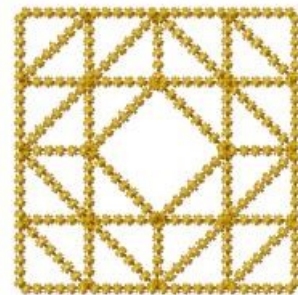

**Name:** Outline Block Machine Embroidery Design

**SKU:** HS01-HSE2537\_2

**Brand:** HeartStrings Embroidery

**Unique Colors:** 13 (1 color Stops)

## Unique Colors

|  | <b>Color Name (Color Code)</b>         | <b>Manufacturer - Type</b>  |
|--|--|-----------------------------|
|  | Super White (1001) [No Color Selected] | madeira - rayon             |
|  | Dusty Lilac (1263) [No Color Selected] | madeira - rayon             |
|  | Crocus (286)                           | Exquisite - Polyester 1000m |

# Complete Color Sequence

| # |   | Color Name (Color Code)                | Manufacturer - Type            |
|---|---|--|--------------------------------|
| 1 |  | Super White (1001) [No Color Selected] | madeira - rayon                |
| 2 |  | Super White (1001) [No Color Selected] | madeira - rayon                |
| 3 |  | Crocus (286)                           | Exquisite - Polyester<br>1000m |