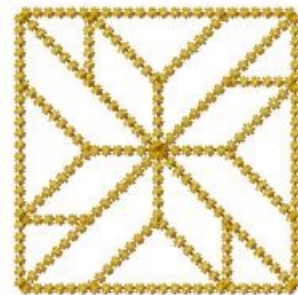

**Name:** Block Outline Machine Embroidery Design

**SKU:** HS01-HSE2537\_18

**Brand:** HeartStrings Embroidery

**Unique Colors:** 13 (1 color Stops)

## Unique Colors

	<b>Color Name (Color Code)</b>	<b>Manufacturer - Type</b>
	Super White (1001) [No Color Selected]	madeira - rayon
	Dusty Lilac (1263) [No Color Selected]	madeira - rayon
	Crocus (286)	Exquisite - Polyester 1000m

# Complete Color Sequence

#		Color Name (Color Code)	Manufacturer - Type
1		Super White (1001) [No Color Selected]	madeira - rayon
2		Super White (1001) [No Color Selected]	madeira - rayon
3		Crocus (286)	Exquisite - Polyester 1000m