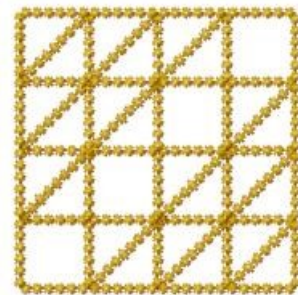

Name: Square Outline Machine Embroidery Design

SKU: HS01-HSE2537_17

Brand: HeartStrings Embroidery

Unique Colors: 13 (1 color Stops)

Unique Colors

	Color Name (Color Code)	Manufacturer - Type
	Super White (1001) [No Color Selected]	madeira - rayon
	Dusty Lilac (1263) [No Color Selected]	madeira - rayon
	Crocus (286)	Exquisite - Polyester 1000m

Complete Color Sequence

#		Color Name (Color Code)	Manufacturer - Type
1		Super White (1001) [No Color Selected]	madeira - rayon
2		Super White (1001) [No Color Selected]	madeira - rayon
3		Crocus (286)	Exquisite - Polyester 1000m