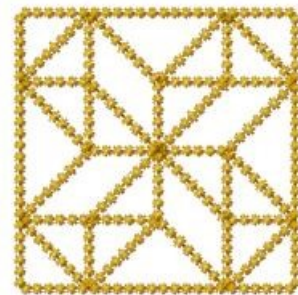

Name: Quilted Square Machine Embroidery Design

SKU: HS01-HSE2537_15

Brand: HeartStrings Embroidery

Unique Colors: 13 (1 color Stops)

Unique Colors

	Color Name (Color Code)	Manufacturer - Type
	Super White (1001) [No Color Selected]	madeira - rayon
	Dusty Lilac (1263) [No Color Selected]	madeira - rayon
	Crocus (286)	Exquisite - Polyester 1000m

Complete Color Sequence

#		Color Name (Color Code)	Manufacturer - Type
1		Super White (1001) [No Color Selected]	madeira - rayon
2		Super White (1001) [No Color Selected]	madeira - rayon
3		Crocus (286)	Exquisite - Polyester 1000m