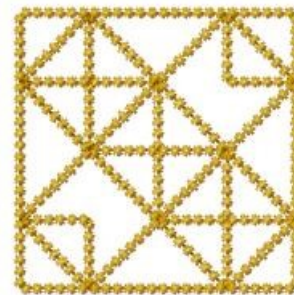

**Name:** Quilting Square Machine Embroidery Design

**SKU:** HS01-HSE2537\_13

**Brand:** HeartStrings Embroidery

**Unique Colors:** 13 (1 color Stops)

## Unique Colors

	<b>Color Name (Color Code)</b>	<b>Manufacturer - Type</b>
	Super White (1001) [No Color Selected]	madeira - rayon
	Dusty Lilac (1263) [No Color Selected]	madeira - rayon
	Crocus (286)	Exquisite - Polyester 1000m

# Complete Color Sequence

#		Color Name (Color Code)	Manufacturer - Type
1		Super White (1001) [No Color Selected]	madeira - rayon
2		Super White (1001) [No Color Selected]	madeira - rayon
3		Crocus (286)	Exquisite - Polyester 1000m