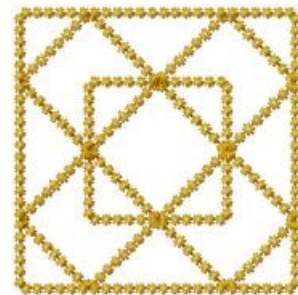

**Name:** Outline Block Machine Embroidery Design

**SKU:** HS01-HSE2537\_11

**Brand:** HeartStrings Embroidery

**Unique Colors:** 13 (1 color Stops)

## Unique Colors

	<b>Color Name (Color Code)</b>	<b>Manufacturer - Type</b>
	Super White (1001) [No Color Selected]	madeira - rayon
	Dusty Lilac (1263) [No Color Selected]	madeira - rayon
	Crocus (286)	Exquisite - Polyester 1000m

# Complete Color Sequence

#		Color Name (Color Code)	Manufacturer - Type
1		Super White (1001) [No Color Selected]	madeira - rayon
2		Super White (1001) [No Color Selected]	madeira - rayon
3		Crocus (286)	Exquisite - Polyester 1000m