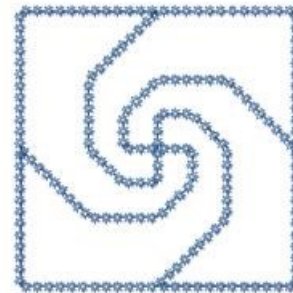

**Name:** Spiral Outline Block Machine Embroidery Design

**SKU:** HS01-HSE2523\_9

**Brand:** HeartStrings Embroidery

**Unique Colors:** 13 (1 color Stops)

## Unique Colors

	<b>Color Name (Color Code)</b>	<b>Manufacturer - Type</b>
	Super White (1001) [No Color Selected]	madeira - rayon
	Dusty Lilac (1263) [No Color Selected]	madeira - rayon
	Crocus (286)	Exquisite - Polyester 1000m

# Complete Color Sequence

#		Color Name (Color Code)	Manufacturer - Type
1		Super White (1001) [No Color Selected]	madeira - rayon
2		Super White (1001) [No Color Selected]	madeira - rayon
3		Crocus (286)	Exquisite - Polyester 1000m