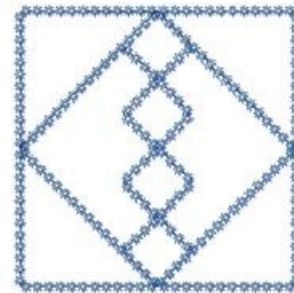

Name: Block Diamond Machine Embroidery Design

SKU: HS01-HSE2523_7

Brand: HeartStrings Embroidery

Unique Colors: 13 (1 color Stops)

Unique Colors

| | Color Name (Color Code) | Manufacturer - Type |
|--|--|-----------------------------|
|  | Super White (1001) [No Color Selected] | madeira - rayon |
|  | Dusty Lilac (1263) [No Color Selected] | madeira - rayon |
|  | Crocus (286) | Exquisite - Polyester 1000m |

Complete Color Sequence

| # | | Color Name (Color Code) | Manufacturer - Type |
|---|--|--|--------------------------------|
| 1 | | Super White (1001) [No Color Selected] | madeira - rayon |
| 2 | | Super White (1001) [No Color Selected] | madeira - rayon |
| 3 | | Crocus (286) | Exquisite - Polyester 1000m |