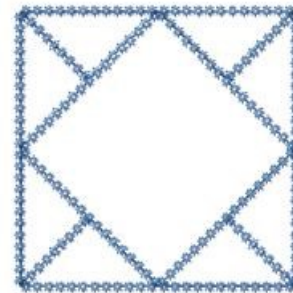

Name: Diamond Square Machine Embroidery Design

SKU: HS01-HSE2523_6

Brand: HeartStrings Embroidery

Unique Colors: 13 (1 color Stops)

Unique Colors

	Color Name (Color Code)	Manufacturer - Type
	Super White (1001) [No Color Selected]	madeira - rayon
	Dusty Lilac (1263) [No Color Selected]	madeira - rayon
	Crocus (286)	Exquisite - Polyester 1000m

Complete Color Sequence

#		Color Name (Color Code)	Manufacturer - Type
1		Super White (1001) [No Color Selected]	madeira - rayon
2		Super White (1001) [No Color Selected]	madeira - rayon
3		Crocus (286)	Exquisite - Polyester 1000m