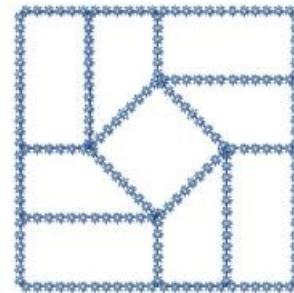

Name: Outline Square Machine Embroidery Design

SKU: HS01-HSE2523_4

Brand: HeartStrings Embroidery

Unique Colors: 13 (1 color Stops)

Unique Colors

	Color Name (Color Code)	Manufacturer - Type
	Super White (1001) [No Color Selected]	madeira - rayon
	Dusty Lilac (1263) [No Color Selected]	madeira - rayon
	Crocus (286)	Exquisite - Polyester 1000m

Complete Color Sequence

#		Color Name (Color Code)	Manufacturer - Type
1		Super White (1001) [No Color Selected]	madeira - rayon
2		Super White (1001) [No Color Selected]	madeira - rayon
3		Crocus (286)	Exquisite - Polyester 1000m