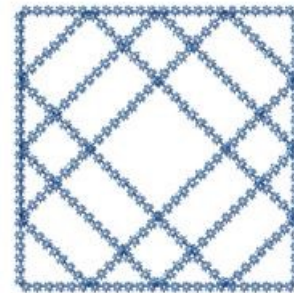

Name: Outline Block Machine Embroidery Design

SKU: HS01-HSE2523_36

Brand: HeartStrings Embroidery

Unique Colors: 13 (1 color Stops)

Unique Colors

	Color Name (Color Code)	Manufacturer - Type
	Super White (1001) [No Color Selected]	madeira - rayon
	Dusty Lilac (1263) [No Color Selected]	madeira - rayon
	Crocus (286)	Exquisite - Polyester 1000m

Complete Color Sequence

#		Color Name (Color Code)	Manufacturer - Type
1		Super White (1001) [No Color Selected]	madeira - rayon
2		Super White (1001) [No Color Selected]	madeira - rayon
3		Crocus (286)	Exquisite - Polyester 1000m