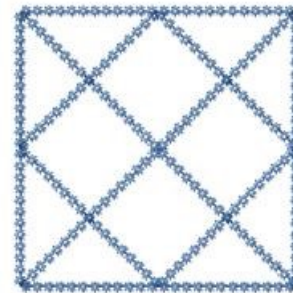

**Name:** Quilt Block Outline Machine Embroidery Design

**SKU:** HS01-HSE2523\_33

**Brand:** HeartStrings Embroidery

**Unique Colors:** 13 (1 color Stops)

## Unique Colors

	<b>Color Name (Color Code)</b>	<b>Manufacturer - Type</b>
	Super White (1001) [No Color Selected]	madeira - rayon
	Dusty Lilac (1263) [No Color Selected]	madeira - rayon
	Crocus (286)	Exquisite - Polyester 1000m