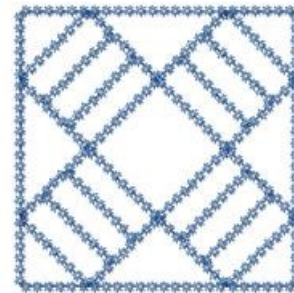

Name: Quilt Square Machine Embroidery Design

SKU: HS01-HSE2523_3

Brand: HeartStrings Embroidery

Unique Colors: 13 (1 color Stops)

Unique Colors

	Color Name (Color Code)	Manufacturer - Type
	Super White (1001) [No Color Selected]	madeira - rayon
	Dusty Lilac (1263) [No Color Selected]	madeira - rayon
	Crocus (286)	Exquisite - Polyester 1000m

Complete Color Sequence

#		Color Name (Color Code)	Manufacturer - Type
1		Super White (1001) [No Color Selected]	madeira - rayon
2		Super White (1001) [No Color Selected]	madeira - rayon
3		Crocus (286)	Exquisite - Polyester 1000m