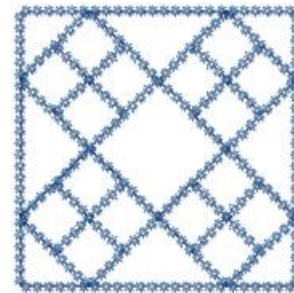

**Name:** Quilt Outline Square Machine Embroidery Design

**SKU:** HS01-HSE2523\_28

**Brand:** HeartStrings Embroidery

**Unique Colors:** 13 (1 color Stops)

## Unique Colors

	<b>Color Name (Color Code)</b>	<b>Manufacturer - Type</b>
	Super White (1001) [No Color Selected]	madeira - rayon
	Dusty Lilac (1263) [No Color Selected]	madeira - rayon
	Crocus (286)	Exquisite - Polyester 1000m

# Complete Color Sequence

#		Color Name (Color Code)	Manufacturer - Type
1		Super White (1001) [No Color Selected]	madeira - rayon
2		Super White (1001) [No Color Selected]	madeira - rayon
3		Crocus (286)	Exquisite - Polyester 1000m