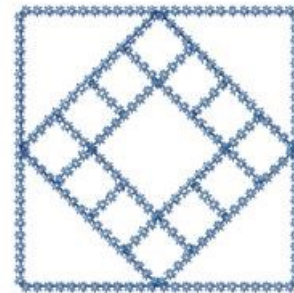

Name: Outline Diamond Block Machine
Embroidery Design

SKU: HS01-HSE2523_26

Brand: HeartStrings Embroidery

Unique Colors: 13 (1 color Stops)

Unique Colors

	Color Name (Color Code)	Manufacturer - Type
	Super White (1001) [No Color Selected]	madeira - rayon
	Dusty Lilac (1263) [No Color Selected]	madeira - rayon
	Crocus (286)	Exquisite - Polyester 1000m

Complete Color Sequence

#		Color Name (Color Code)	Manufacturer - Type
1		Super White (1001) [No Color Selected]	madeira - rayon
2		Super White (1001) [No Color Selected]	madeira - rayon
3		Crocus (286)	Exquisite - Polyester 1000m