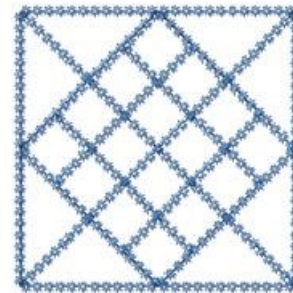

Name: Quilt Block Machine Embroidery Design

SKU: HS01-HSE2523_23

Brand: HeartStrings Embroidery

Unique Colors: 13 (1 color Stops)

Unique Colors

	Color Name (Color Code)	Manufacturer - Type
	Super White (1001) [No Color Selected]	madeira - rayon
	Dusty Lilac (1263) [No Color Selected]	madeira - rayon
	Crocus (286)	Exquisite - Polyester 1000m

Complete Color Sequence

#		Color Name (Color Code)	Manufacturer - Type
1		Super White (1001) [No Color Selected]	madeira - rayon
2		Super White (1001) [No Color Selected]	madeira - rayon
3		Crocus (286)	Exquisite - Polyester 1000m