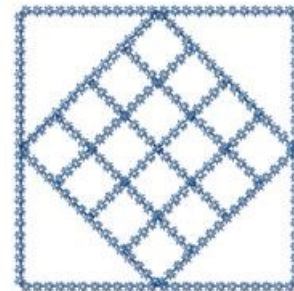

Name: Quilt Outline Square Machine Embroidery Design

SKU: HS01-HSE2523_21

Brand: HeartStrings Embroidery

Unique Colors: 13 (1 color Stops)

Unique Colors

	Color Name (Color Code)	Manufacturer - Type
	Super White (1001) [No Color Selected]	madeira - rayon
	Dusty Lilac (1263) [No Color Selected]	madeira - rayon
	Crocus (286)	Exquisite - Polyester 1000m

Complete Color Sequence

#		Color Name (Color Code)	Manufacturer - Type
1		Super White (1001) [No Color Selected]	madeira - rayon
2		Super White (1001) [No Color Selected]	madeira - rayon
3		Crocus (286)	Exquisite - Polyester 1000m