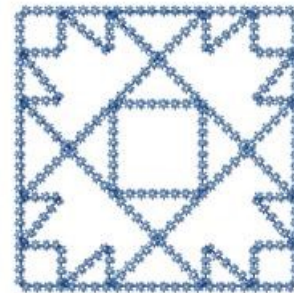

Name: Quilt Outline Block Machine Embroidery Design

SKU: HS01-HSE2523_20

Brand: HeartStrings Embroidery

Unique Colors: 13 (1 color Stops)

Unique Colors

	Color Name (Color Code)	Manufacturer - Type
	Super White (1001) [No Color Selected]	madeira - rayon
	Dusty Lilac (1263) [No Color Selected]	madeira - rayon
	Crocus (286)	Exquisite - Polyester 1000m

Complete Color Sequence

#		Color Name (Color Code)	Manufacturer - Type
1		Super White (1001) [No Color Selected]	madeira - rayon
2		Super White (1001) [No Color Selected]	madeira - rayon
3		Crocus (286)	Exquisite - Polyester 1000m