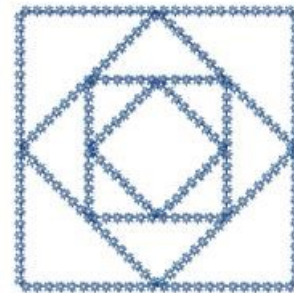

Name: Quilt Square Machine Embroidery Design

SKU: HS01-HSE2523_2

Brand: HeartStrings Embroidery

Unique Colors: 13 (1 color Stops)

Unique Colors

	Color Name (Color Code)	Manufacturer - Type
	Super White (1001) [No Color Selected]	madeira - rayon
	Dusty Lilac (1263) [No Color Selected]	madeira - rayon
	Crocus (286)	Exquisite - Polyester 1000m

Complete Color Sequence

#		Color Name (Color Code)	Manufacturer - Type
1		Super White (1001) [No Color Selected]	madeira - rayon
2		Super White (1001) [No Color Selected]	madeira - rayon
3		Crocus (286)	Exquisite - Polyester 1000m