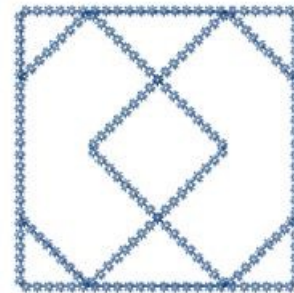

Name: Diamond Block Machine Embroidery Design

SKU: HS01-HSE2523_17

Brand: HeartStrings Embroidery

Unique Colors: 13 (1 color Stops)

Unique Colors

	Color Name (Color Code)	Manufacturer - Type
	Super White (1001) [No Color Selected]	madeira - rayon
	Dusty Lilac (1263) [No Color Selected]	madeira - rayon
	Crocus (286)	Exquisite - Polyester 1000m

Complete Color Sequence

#		Color Name (Color Code)	Manufacturer - Type
1		Super White (1001) [No Color Selected]	madeira - rayon
2		Super White (1001) [No Color Selected]	madeira - rayon
3		Crocus (286)	Exquisite - Polyester 1000m