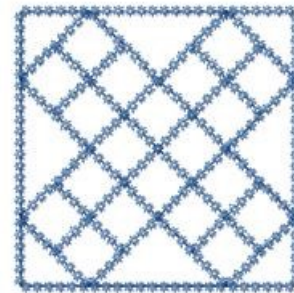

Name: Quilt Square Machine Embroidery Design

SKU: HS01-HSE2523_16

Brand: HeartStrings Embroidery

Unique Colors: 13 (1 color Stops)

Unique Colors

	Color Name (Color Code)	Manufacturer - Type
	Super White (1001) [No Color Selected]	madeira - rayon
	Dusty Lilac (1263) [No Color Selected]	madeira - rayon
	Crocus (286)	Exquisite - Polyester 1000m

Complete Color Sequence

#		Color Name (Color Code)	Manufacturer - Type
1		Super White (1001) [No Color Selected]	madeira - rayon
2		Super White (1001) [No Color Selected]	madeira - rayon
3		Crocus (286)	Exquisite - Polyester 1000m