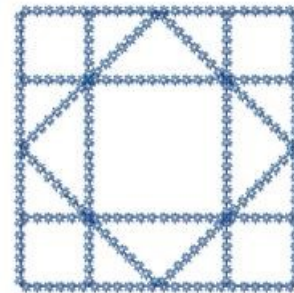

Name: Quilt Block Machine Embroidery Design

SKU: HS01-HSE2523_15

Brand: HeartStrings Embroidery

Unique Colors: 13 (1 color Stops)

Unique Colors

	Color Name (Color Code)	Manufacturer - Type
	Super White (1001) [No Color Selected]	madeira - rayon
	Dusty Lilac (1263) [No Color Selected]	madeira - rayon
	Crocus (286)	Exquisite - Polyester 1000m

Complete Color Sequence

#		Color Name (Color Code)	Manufacturer - Type
1		Super White (1001) [No Color Selected]	madeira - rayon
2		Super White (1001) [No Color Selected]	madeira - rayon
3		Crocus (286)	Exquisite - Polyester 1000m