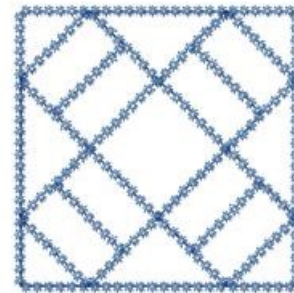

Name: Quilt Outline Machine Embroidery Design

SKU: HS01-HSE2523_12

Brand: HeartStrings Embroidery

Unique Colors: 13 (1 color Stops)

Unique Colors

	Color Name (Color Code)	Manufacturer - Type
	Super White (1001) [No Color Selected]	madeira - rayon
	Dusty Lilac (1263) [No Color Selected]	madeira - rayon
	Crocus (286)	Exquisite - Polyester 1000m

Complete Color Sequence

#		Color Name (Color Code)	Manufacturer - Type
1		Super White (1001) [No Color Selected]	madeira - rayon
2		Super White (1001) [No Color Selected]	madeira - rayon
3		Crocus (286)	Exquisite - Polyester 1000m