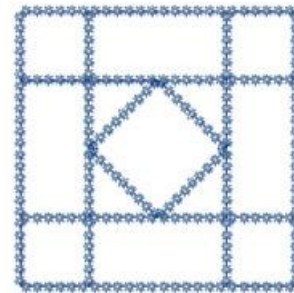

**Name:** Quilt Diamond Machine Embroidery Design

**SKU:** HS01-HSE2523\_11

**Brand:** HeartStrings Embroidery

**Unique Colors:** 13 (1 color Stops)

## Unique Colors

	<b>Color Name (Color Code)</b>	<b>Manufacturer - Type</b>
	Super White (1001) [No Color Selected]	madeira - rayon
	Dusty Lilac (1263) [No Color Selected]	madeira - rayon
	Crocus (286)	Exquisite - Polyester 1000m

# Complete Color Sequence

#		Color Name (Color Code)	Manufacturer - Type
1		Super White (1001) [No Color Selected]	madeira - rayon
2		Super White (1001) [No Color Selected]	madeira - rayon
3		Crocus (286)	Exquisite - Polyester 1000m