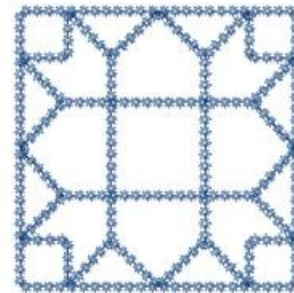

**Name:** Quilt Square Machine Embroidery Design

**SKU:** HS01-HSE2523\_1

**Brand:** HeartStrings Embroidery

**Unique Colors:** 13 (1 color Stops)

## Unique Colors

	<b>Color Name (Color Code)</b>	<b>Manufacturer - Type</b>
	Super White (1001) [No Color Selected]	madeira - rayon
	Dusty Lilac (1263) [No Color Selected]	madeira - rayon
	Crocus (286)	Exquisite - Polyester 1000m

# Complete Color Sequence

#		Color Name (Color Code)	Manufacturer - Type
1		Super White (1001) [No Color Selected]	madeira - rayon
2		Super White (1001) [No Color Selected]	madeira - rayon
3		Crocus (286)	Exquisite - Polyester 1000m