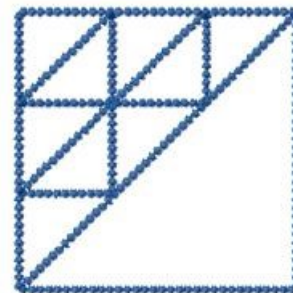

Name: Quilt Outline Machine Embroidery Design

SKU: HS01-HSE2509_8

Brand: HeartStrings Embroidery

Unique Colors: 13 (1 color Stops)

Unique Colors

	Color Name (Color Code)	Manufacturer - Type
	Super White (1001) [No Color Selected]	madeira - rayon
	Dusty Lilac (1263) [No Color Selected]	madeira - rayon
	Crocus (286)	Exquisite - Polyester 1000m

Complete Color Sequence

#		Color Name (Color Code)	Manufacturer - Type
1		Super White (1001) [No Color Selected]	madeira - rayon
2		Super White (1001) [No Color Selected]	madeira - rayon
3		Crocus (286)	Exquisite - Polyester 1000m