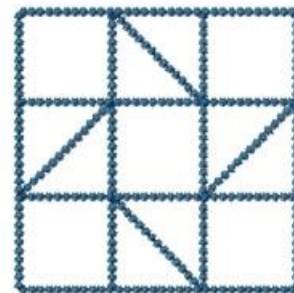

Name: Quilt Square Machine Embroidery Design

SKU: HS01-HSE2509_4

Brand: HeartStrings Embroidery

Unique Colors: 13 (1 color Stops)

Unique Colors

	Color Name (Color Code)	Manufacturer - Type
	Super White (1001) [No Color Selected]	madeira - rayon
	Dusty Lilac (1263) [No Color Selected]	madeira - rayon
	Crocus (286)	Exquisite - Polyester 1000m

Complete Color Sequence

#		Color Name (Color Code)	Manufacturer - Type
1		Super White (1001) [No Color Selected]	madeira - rayon
2		Super White (1001) [No Color Selected]	madeira - rayon
3		Crocus (286)	Exquisite - Polyester 1000m