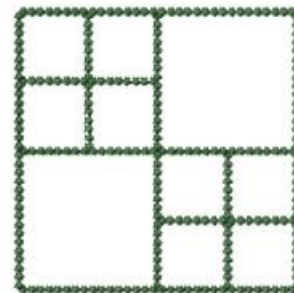

**Name:** Outline Square Machine Embroidery Design

**SKU:** HS01-HSE2509\_34

**Brand:** HeartStrings Embroidery

**Unique Colors:** 13 (1 color Stops)

## Unique Colors

	<b>Color Name (Color Code)</b>	<b>Manufacturer - Type</b>
	Super White (1001) [No Color Selected]	madeira - rayon
	Dusty Lilac (1263) [No Color Selected]	madeira - rayon
	Crocus (286)	Exquisite - Polyester 1000m

# Complete Color Sequence

#		Color Name (Color Code)	Manufacturer - Type
1		Super White (1001) [No Color Selected]	madeira - rayon
2		Super White (1001) [No Color Selected]	madeira - rayon
3		Crocus (286)	Exquisite - Polyester 1000m