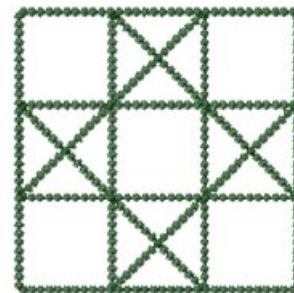

Name: Quilt Square Outline Machine Embroidery Design

SKU: HS01-HSE2509_25

Brand: HeartStrings Embroidery

Unique Colors: 13 (1 color Stops)

Unique Colors

	Color Name (Color Code)	Manufacturer - Type
	Super White (1001) [No Color Selected]	madeira - rayon
	Dusty Lilac (1263) [No Color Selected]	madeira - rayon
	Crocus (286)	Exquisite - Polyester 1000m

Complete Color Sequence

#		Color Name (Color Code)	Manufacturer - Type
1		Super White (1001) [No Color Selected]	madeira - rayon
2		Super White (1001) [No Color Selected]	madeira - rayon
3		Crocus (286)	Exquisite - Polyester 1000m