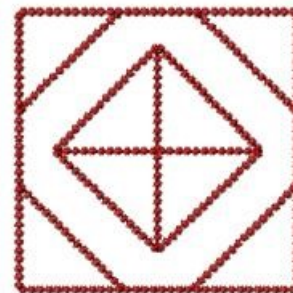

Name: Quilt Block Outline Machine Embroidery Design

SKU: HS01-HSE2509_21

Brand: HeartStrings Embroidery

Unique Colors: 13 (1 color Stops)

Unique Colors

	Color Name (Color Code)	Manufacturer - Type
	Super White (1001) [No Color Selected]	madeira - rayon
	Dusty Lilac (1263) [No Color Selected]	madeira - rayon
	Crocus (286)	Exquisite - Polyester 1000m

Complete Color Sequence

#		Color Name (Color Code)	Manufacturer - Type
1		Super White (1001) [No Color Selected]	madeira - rayon
2		Super White (1001) [No Color Selected]	madeira - rayon
3		Crocus (286)	Exquisite - Polyester 1000m