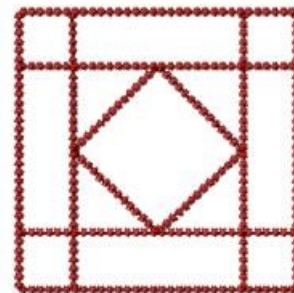

Name: Diamond In Square Machine Embroidery Design

SKU: HS01-HSE2509_20

Brand: HeartStrings Embroidery

Unique Colors: 13 (1 color Stops)

Unique Colors

	Color Name (Color Code)	Manufacturer - Type
	Super White (1001) [No Color Selected]	madeira - rayon
	Dusty Lilac (1263) [No Color Selected]	madeira - rayon
	Crocus (286)	Exquisite - Polyester 1000m

Complete Color Sequence

#		Color Name (Color Code)	Manufacturer - Type
1		Super White (1001) [No Color Selected]	madeira - rayon
2		Super White (1001) [No Color Selected]	madeira - rayon
3		Crocus (286)	Exquisite - Polyester 1000m