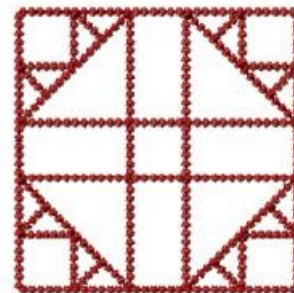

**Name:** Quilt Square Machine Embroidery Design

**SKU:** HS01-HSE2509\_19

**Brand:** HeartStrings Embroidery

**Unique Colors:** 13 (1 color Stops)

## Unique Colors

	<b>Color Name (Color Code)</b>	<b>Manufacturer - Type</b>
	Super White (1001) [No Color Selected]	madeira - rayon
	Dusty Lilac (1263) [No Color Selected]	madeira - rayon
	Crocus (286)	Exquisite - Polyester 1000m

# Complete Color Sequence

#		Color Name (Color Code)	Manufacturer - Type
1		Super White (1001) [No Color Selected]	madeira - rayon
2		Super White (1001) [No Color Selected]	madeira - rayon
3		Crocus (286)	Exquisite - Polyester 1000m