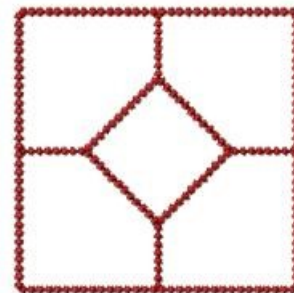

**Name:** Diamond In Square Machine Embroidery Design

**SKU:** HS01-HSE2509\_17

**Brand:** HeartStrings Embroidery

**Unique Colors:** 13 (1 color Stops)

## Unique Colors

	<b>Color Name (Color Code)</b>	<b>Manufacturer - Type</b>
	Super White (1001) [No Color Selected]	madeira - rayon
	Dusty Lilac (1263) [No Color Selected]	madeira - rayon
	Crocus (286)	Exquisite - Polyester 1000m

# Complete Color Sequence

#		Color Name (Color Code)	Manufacturer - Type
1		Super White (1001) [No Color Selected]	madeira - rayon
2		Super White (1001) [No Color Selected]	madeira - rayon
3		Crocus (286)	Exquisite - Polyester 1000m