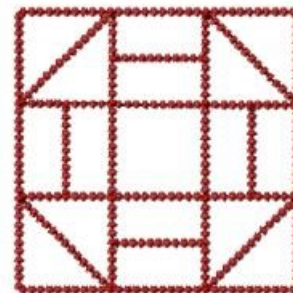

Name: Quilt Square Machine Embroidery Design

SKU: HS01-HSE2509_16

Brand: HeartStrings Embroidery

Unique Colors: 13 (1 color Stops)

Unique Colors

	Color Name (Color Code)	Manufacturer - Type
	Super White (1001) [No Color Selected]	madeira - rayon
	Dusty Lilac (1263) [No Color Selected]	madeira - rayon
	Crocus (286)	Exquisite - Polyester 1000m

Complete Color Sequence

#		Color Name (Color Code)	Manufacturer - Type
1		Super White (1001) [No Color Selected]	madeira - rayon
2		Super White (1001) [No Color Selected]	madeira - rayon
3		Crocus (286)	Exquisite - Polyester 1000m