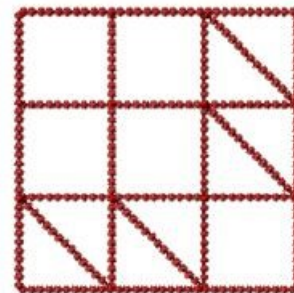

Name: Grid Block Machine Embroidery Design

SKU: HS01-HSE2509_14

Brand: HeartStrings Embroidery

Unique Colors: 13 (1 color Stops)

Unique Colors

	Color Name (Color Code)	Manufacturer - Type
	Super White (1001) [No Color Selected]	madeira - rayon
	Dusty Lilac (1263) [No Color Selected]	madeira - rayon
	Crocus (286)	Exquisite - Polyester 1000m

Complete Color Sequence

#		Color Name (Color Code)	Manufacturer - Type
1		Super White (1001) [No Color Selected]	madeira - rayon
2		Super White (1001) [No Color Selected]	madeira - rayon
3		Crocus (286)	Exquisite - Polyester 1000m