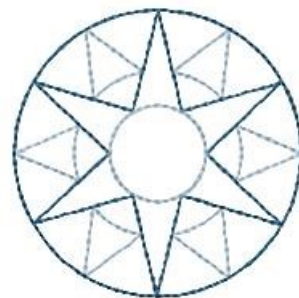

Name: Quilt Circle Outline Machine Embroidery Design

SKU: HS01-HSE2500_3

Brand: HeartStrings Embroidery

Unique Colors: 13 (4 color Stops)

Unique Colors

	Color Name (Color Code)	Manufacturer - Type
	Super White (1001) [No Color Selected]	madeira - rayon
	Dusty Lilac (1263) [No Color Selected]	madeira - rayon
	Crocus (286)	Exquisite - Polyester 1000m