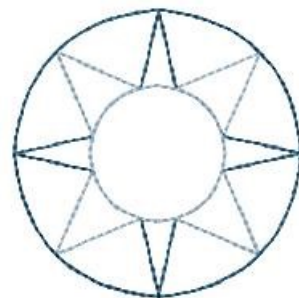

Name: Quilt Circle Star Machine Embroidery Design

SKU: HS01-HSE2500_12

Brand: HeartStrings Embroidery

Unique Colors: 13 (4 color Stops)

Unique Colors

	Color Name (Color Code)	Manufacturer - Type
	Super White (1001) [No Color Selected]	madeira - rayon
	Dusty Lilac (1263) [No Color Selected]	madeira - rayon
	Crocus (286)	Exquisite - Polyester 1000m