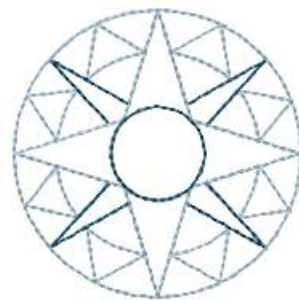

Name: Star Quilt Circle Machine Embroidery Design

SKU: HS01-HSE2500_11

Brand: HeartStrings Embroidery

Unique Colors: 13 (5 color Stops)

Unique Colors

	Color Name (Color Code)	Manufacturer - Type
	Super White (1001) [No Color Selected]	madeira - rayon
	Dusty Lilac (1263) [No Color Selected]	madeira - rayon
	Crocus (286)	Exquisite - Polyester 1000m