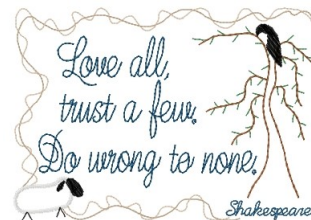

Name: Love All Machine Embroidery Design

SKU: HS01-HSE2492

Brand: HeartStrings Embroidery

Unique Colors: 13 (7 color Stops)

Unique Colors

	Color Name (Color Code)	Manufacturer - Type
	Super White (1001) [No Color Selected]	madeira - rayon
	Dusty Lilac (1263) [No Color Selected]	madeira - rayon
	Crocus (286)	Exquisite - Polyester 1000m