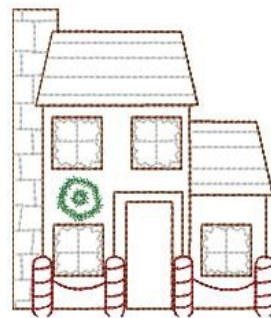

Name: Christmas Home Outline Machine
Embroidery Design

SKU: HS01-HSE2433_5

Brand: HeartStrings Embroidery

Unique Colors: 13 (4 color Stops)

Unique Colors

	Color Name (Color Code)	Manufacturer - Type
	Super White (1001) [No Color Selected]	madeira - rayon
	Dusty Lilac (1263) [No Color Selected]	madeira - rayon
	Crocus (286)	Exquisite - Polyester 1000m

Complete Color Sequence

#		Color Name (Color Code)	Manufacturer - Type
1		Super White (1001) [No Color Selected]	madeira - rayon
2		Super White (1001) [No Color Selected]	madeira - rayon
3		Crocus (286)	Exquisite - Polyester 1000m