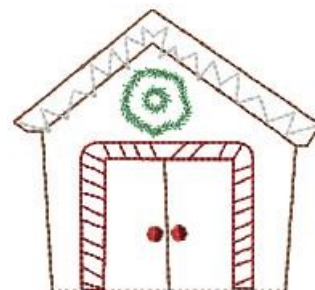

Name: Holiday Home Machine Embroidery Design

SKU: HS01-HSE2433_15

Brand: HeartStrings Embroidery

Unique Colors: 13 (4 color Stops)

Unique Colors

	Color Name (Color Code)	Manufacturer - Type
	Super White (1001) [No Color Selected]	madeira - rayon
	Dusty Lilac (1263) [No Color Selected]	madeira - rayon
	Crocus (286)	Exquisite - Polyester 1000m