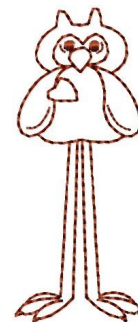

Name: Owl Outline Machine Embroidery Design

SKU: HS01-HSE2394_8

Brand: HeartStrings Embroidery

Unique Colors: 13 (1 color Stops)

Unique Colors

	Color Name (Color Code)	Manufacturer - Type
	Super White (1001) [No Color Selected]	madeira - rayon
	Dusty Lilac (1263) [No Color Selected]	madeira - rayon
	Crocus (286)	Exquisite - Polyester 1000m

Complete Color Sequence

#		Color Name (Color Code)	Manufacturer - Type
1		Super White (1001) [No Color Selected]	madeira - rayon
2		Super White (1001) [No Color Selected]	madeira - rayon
3		Crocus (286)	Exquisite - Polyester 1000m