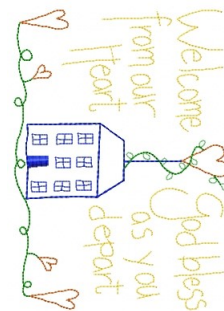

Name: Welcome Depart Machine Embroidery Design

SKU: HS01-HSE238HB

Brand: HeartStrings Embroidery

Unique Colors: 13 (4 color Stops)

Unique Colors

	Color Name (Color Code)	Manufacturer - Type
	Super White (1001) [No Color Selected]	madeira - rayon
	Dusty Lilac (1263) [No Color Selected]	madeira - rayon
	Crocus (286)	Exquisite - Polyester 1000m