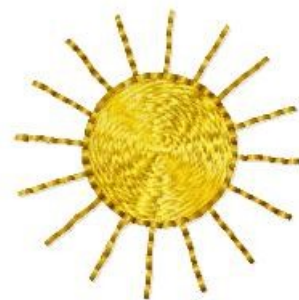

Name: Sun Shine Machine Embroidery Design

SKU: HS01-HSE2289_8

Brand: HeartStrings Embroidery

Unique Colors: 13 (2 color Stops)

Unique Colors

	Color Name (Color Code)	Manufacturer - Type
	Super White (1001) [No Color Selected]	madeira - rayon
	Dusty Lilac (1263) [No Color Selected]	madeira - rayon
	Crocus (286)	Exquisite - Polyester 1000m

Complete Color Sequence

#		Color Name (Color Code)	Manufacturer - Type
1		Super White (1001) [No Color Selected]	madeira - rayon
2		Super White (1001) [No Color Selected]	madeira - rayon
3		Crocus (286)	Exquisite - Polyester 1000m