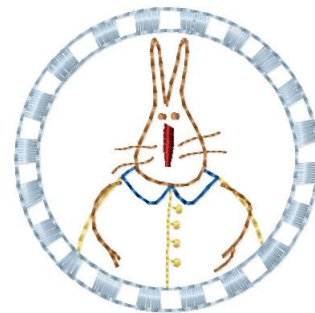

Name: Primitive Bunny Machine Embroidery Design

SKU: HS01-HSE2272TS

Brand: HeartStrings Embroidery

Unique Colors: 13 (5 color Stops)

Unique Colors

	Color Name (Color Code)	Manufacturer - Type
	Super White (1001) [No Color Selected]	madeira - rayon
	Dusty Lilac (1263) [No Color Selected]	madeira - rayon
	Crocus (286)	Exquisite - Polyester 1000m

Complete Color Sequence

#		Color Name (Color Code)	Manufacturer - Type
1		Super White (1001) [No Color Selected]	madeira - rayon
2		Super White (1001) [No Color Selected]	madeira - rayon
3		Crocus (286)	Exquisite - Polyester 1000m