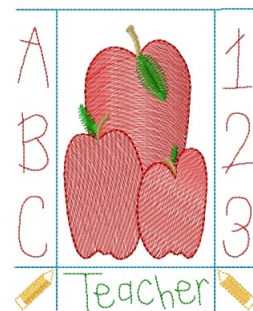

**Name:** Teacher Apples Machine Embroidery Design

**SKU:** HS01-HSE194HB

**Brand:** HeartStrings Embroidery

**Unique Colors:** 13 (7 color Stops)